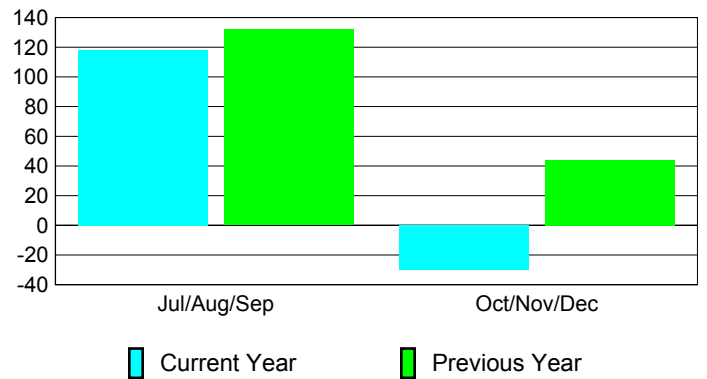

**MEMBERSHIP**

Membership Results  
2010-2011

Membership  
2009-2010

Month	Net Memb	Actual New	Actual Dropped	Gain/Loss of	Gain/Loss of
	Goal	Memb	Memb	Memb	Memb
Jul/Aug/Sep	100	169	-51	118	132
Oct/Nov/Dec	90	53	-83	-30	44
<b>Totals</b>	<b>190</b>	<b>222</b>	<b>-134</b>	<b>88</b>	<b>176</b>

**Membership Results 2010-2011**

Goal, New, Dropped, Gain/Loss

**Comparison of Membership Gain/Loss**

Current Year Compared to the Previous Year

**Gender Comparison 2010-2011**