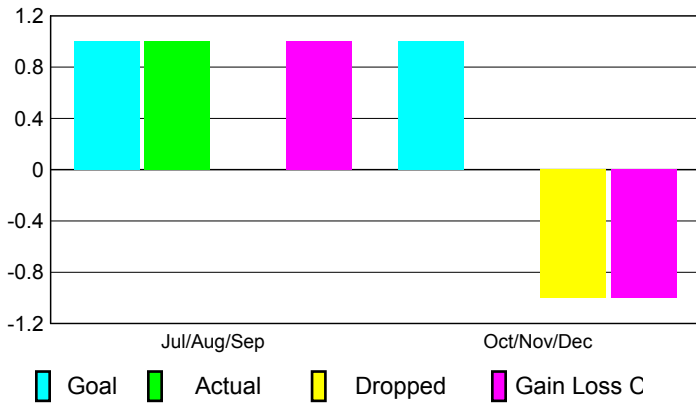

2010-2011 GMT Reports for District (or Undistricted) **District 308 B1**

GMT: **Doctor DATUK K NAGARATNA**

Location: **MALAYSIA**

GMT CA: **5**

**CLUBS**

Club Results  
2010-2011

Clubs  
2009-2010

Month	New Club	Actual New	Actual Dropped	Gain/Loss of	Gain/Loss of
	Goal	Clubs	Clubs	Clubs	Clubs
Jul/Aug/Sep	1	1	0	1	1
Oct/Nov/Dec	1	0	-1	-1	0
<b>Totals</b>	<b>2</b>	<b>1</b>	<b>-1</b>	<b>0</b>	<b>1</b>

**Club Results 2010-2011**

Goal, New, Dropped, Gain/Loss

**Comparison of Club Gain/Loss**

Current Year Compared to the Previous Year

**YTD Status Quo Clubs 2010-2011**

Status Quo Clubs Compared to Status Quo Members