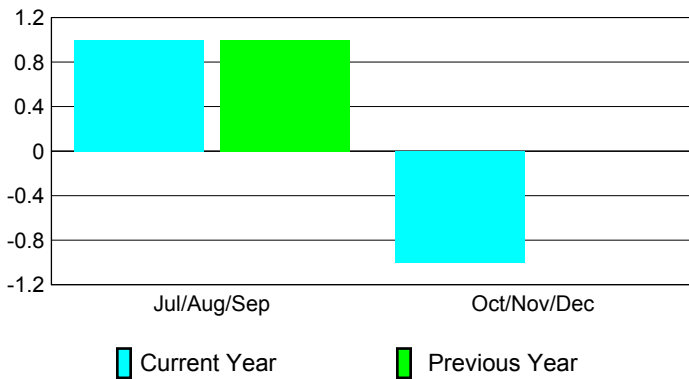

**Club Results 2010-2011**

Goal, New, Dropped, Gain/Loss

**Comparison of Club Gain/Loss**

Current Year Compared to the Previous Year

**YTD Status Quo Clubs 2010-2011**

Status Quo Clubs Compared to Status Quo Members