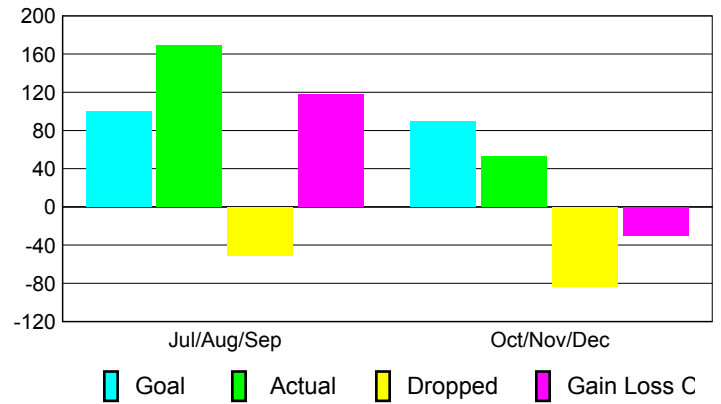

**Club Results 2010-2011**

Goal, New, Dropped, Gain/Loss

**Comparison of Club Gain/Loss**

Current Year Compared to the Previous Year

**YTD Status Quo Clubs 2010-2011**

Status Quo Clubs Compared to Status Quo Members

**MEMBERSHIP**

Membership Results  
2010-2011

Membership  
2009-2010

Month	Net Memb	Actual New	Actual Dropped	Gain/Loss of	Gain/Loss of
	Goal	Memb	Memb	Memb	Memb
Jul/Aug/Sep	100	169	-51	118	132
Oct/Nov/Dec	90	53	-83	-30	44
<b>Totals</b>	<b>190</b>	<b>222</b>	<b>-134</b>	<b>88</b>	<b>176</b>

**Membership Results 2010-2011**

Goal, New, Dropped, Gain/Loss

**Comparison of Membership Gain/Loss**

Current Year Compared to the Previous Year

**Gender Comparison 2010-2011**